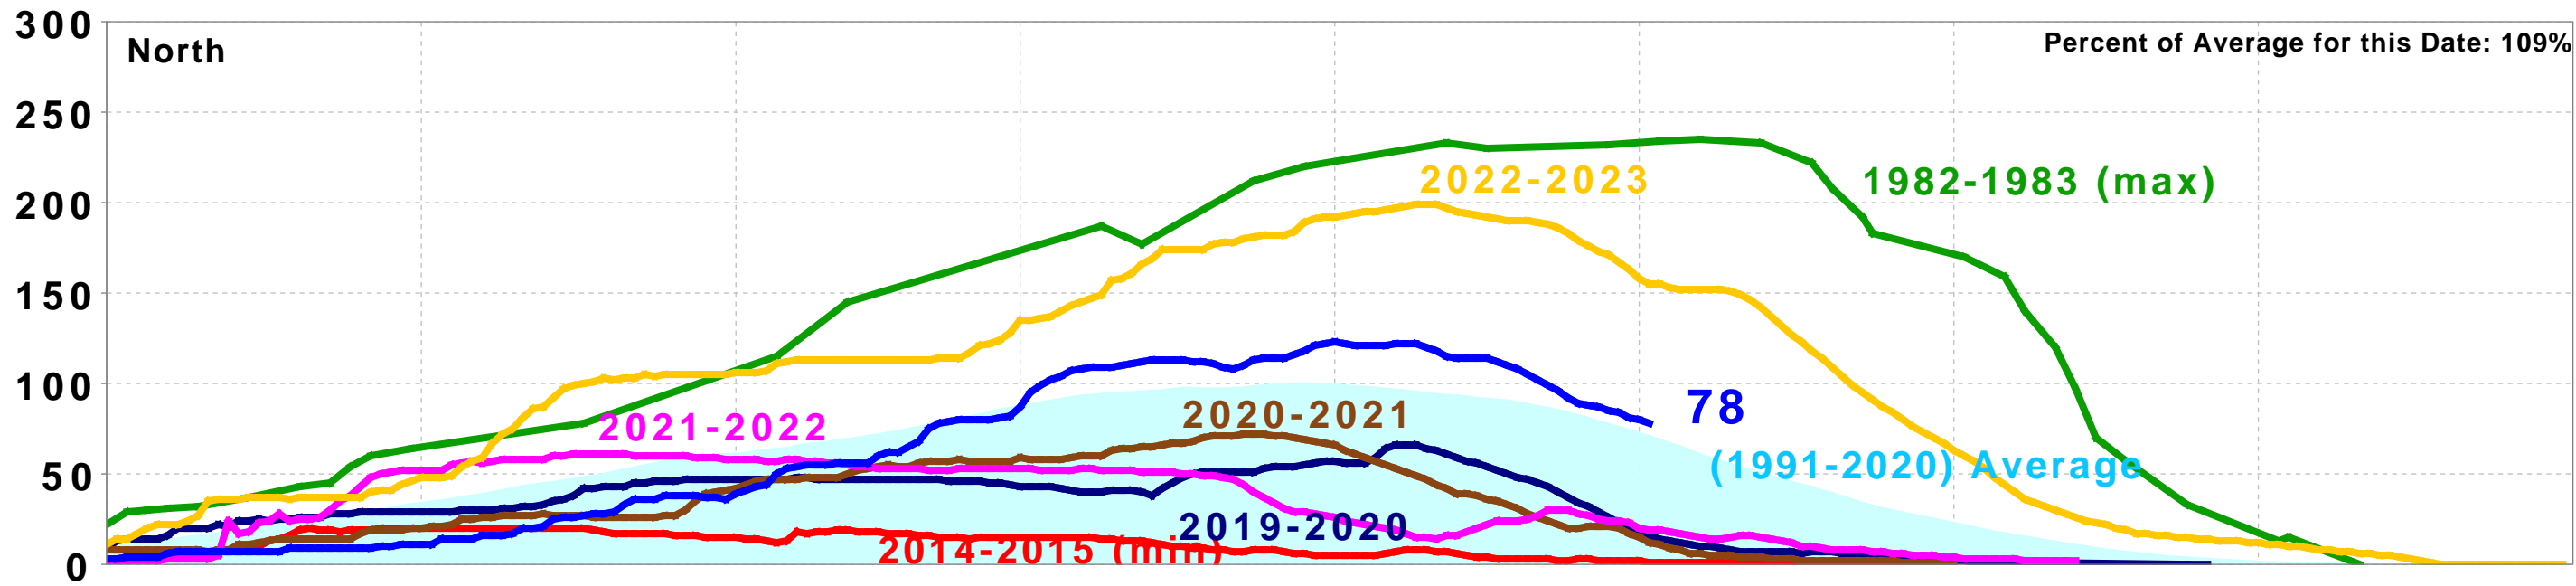

California Snow Water Content, May 2, 2024, Percent of April 1 Average

Statewide Percent of April 1: 69%

Statewide Percent of Average for Date: 94%