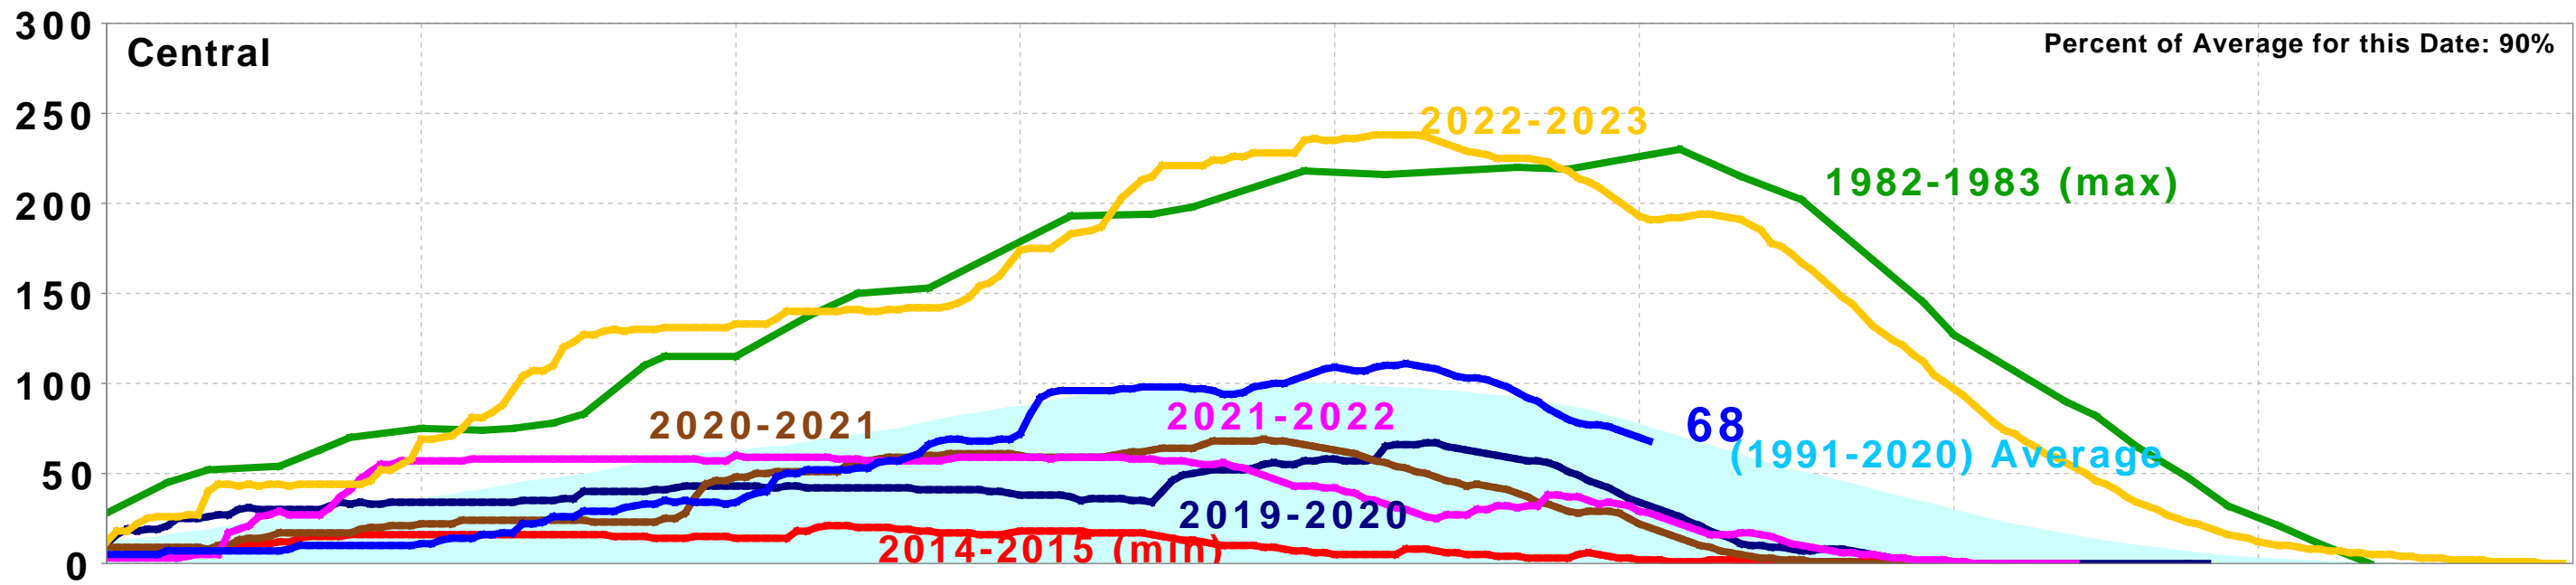

California Snow Water Content, May 2, 2024, Percent of April 1 Average

Statewide Percent of April 1: 69%

Statewide Percent of Average for Date: 94%