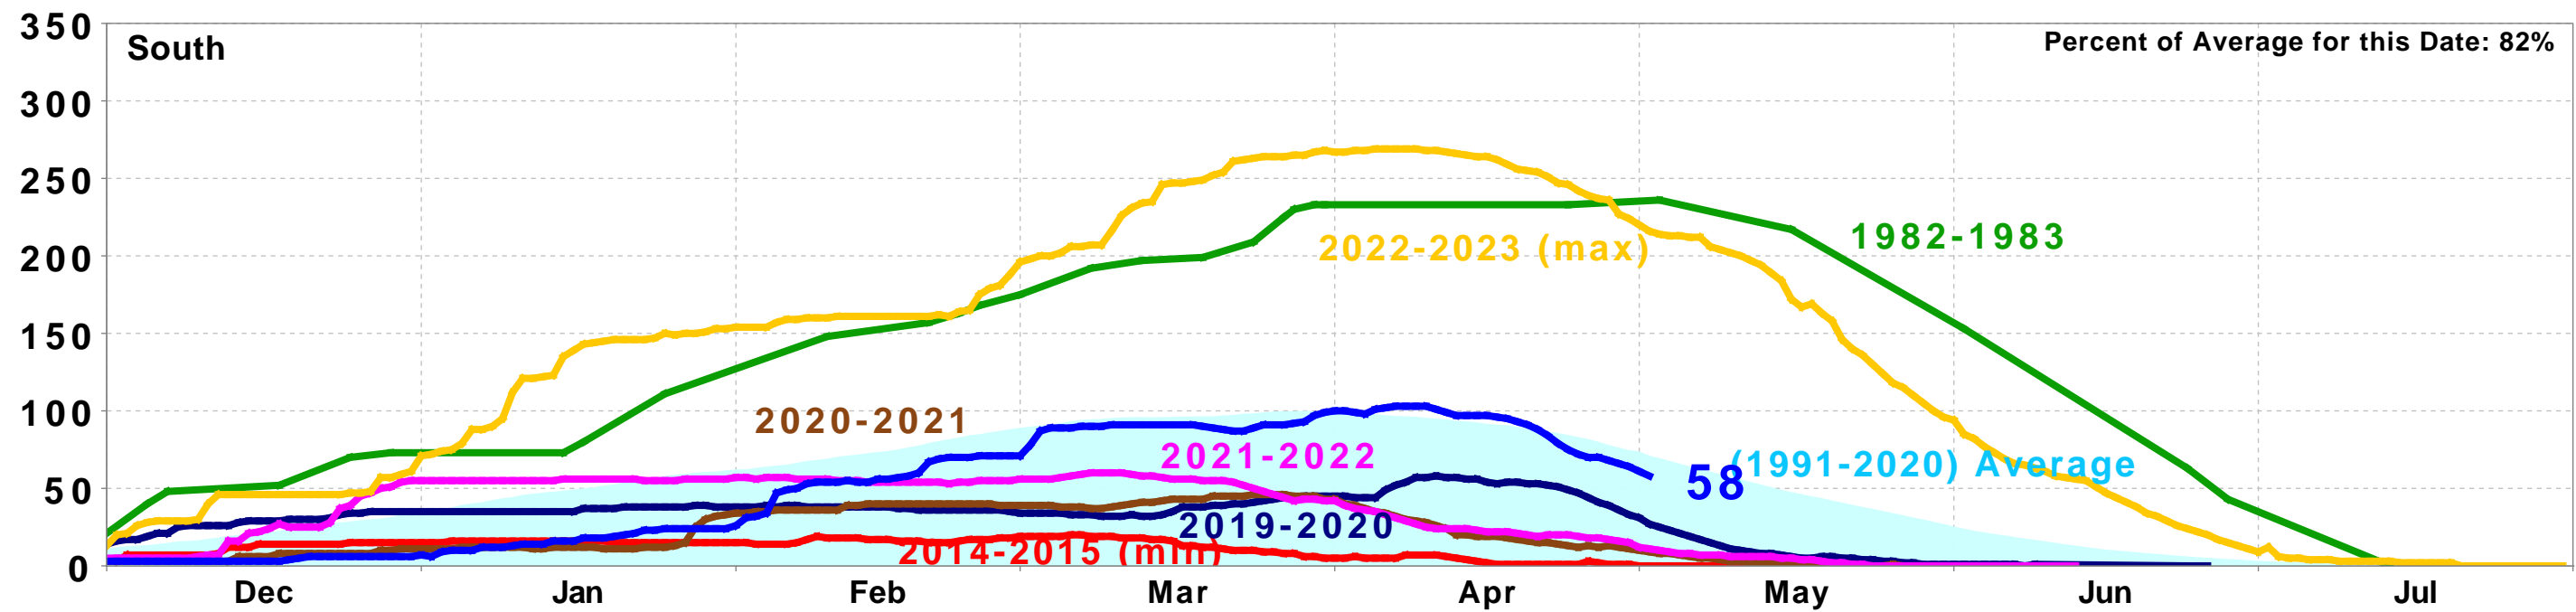

California Snow Water Content, May 2, 2024, Percent of April 1 Average

Statewide Percent of April 1: 69%

Statewide Percent of Average for Date: 94%