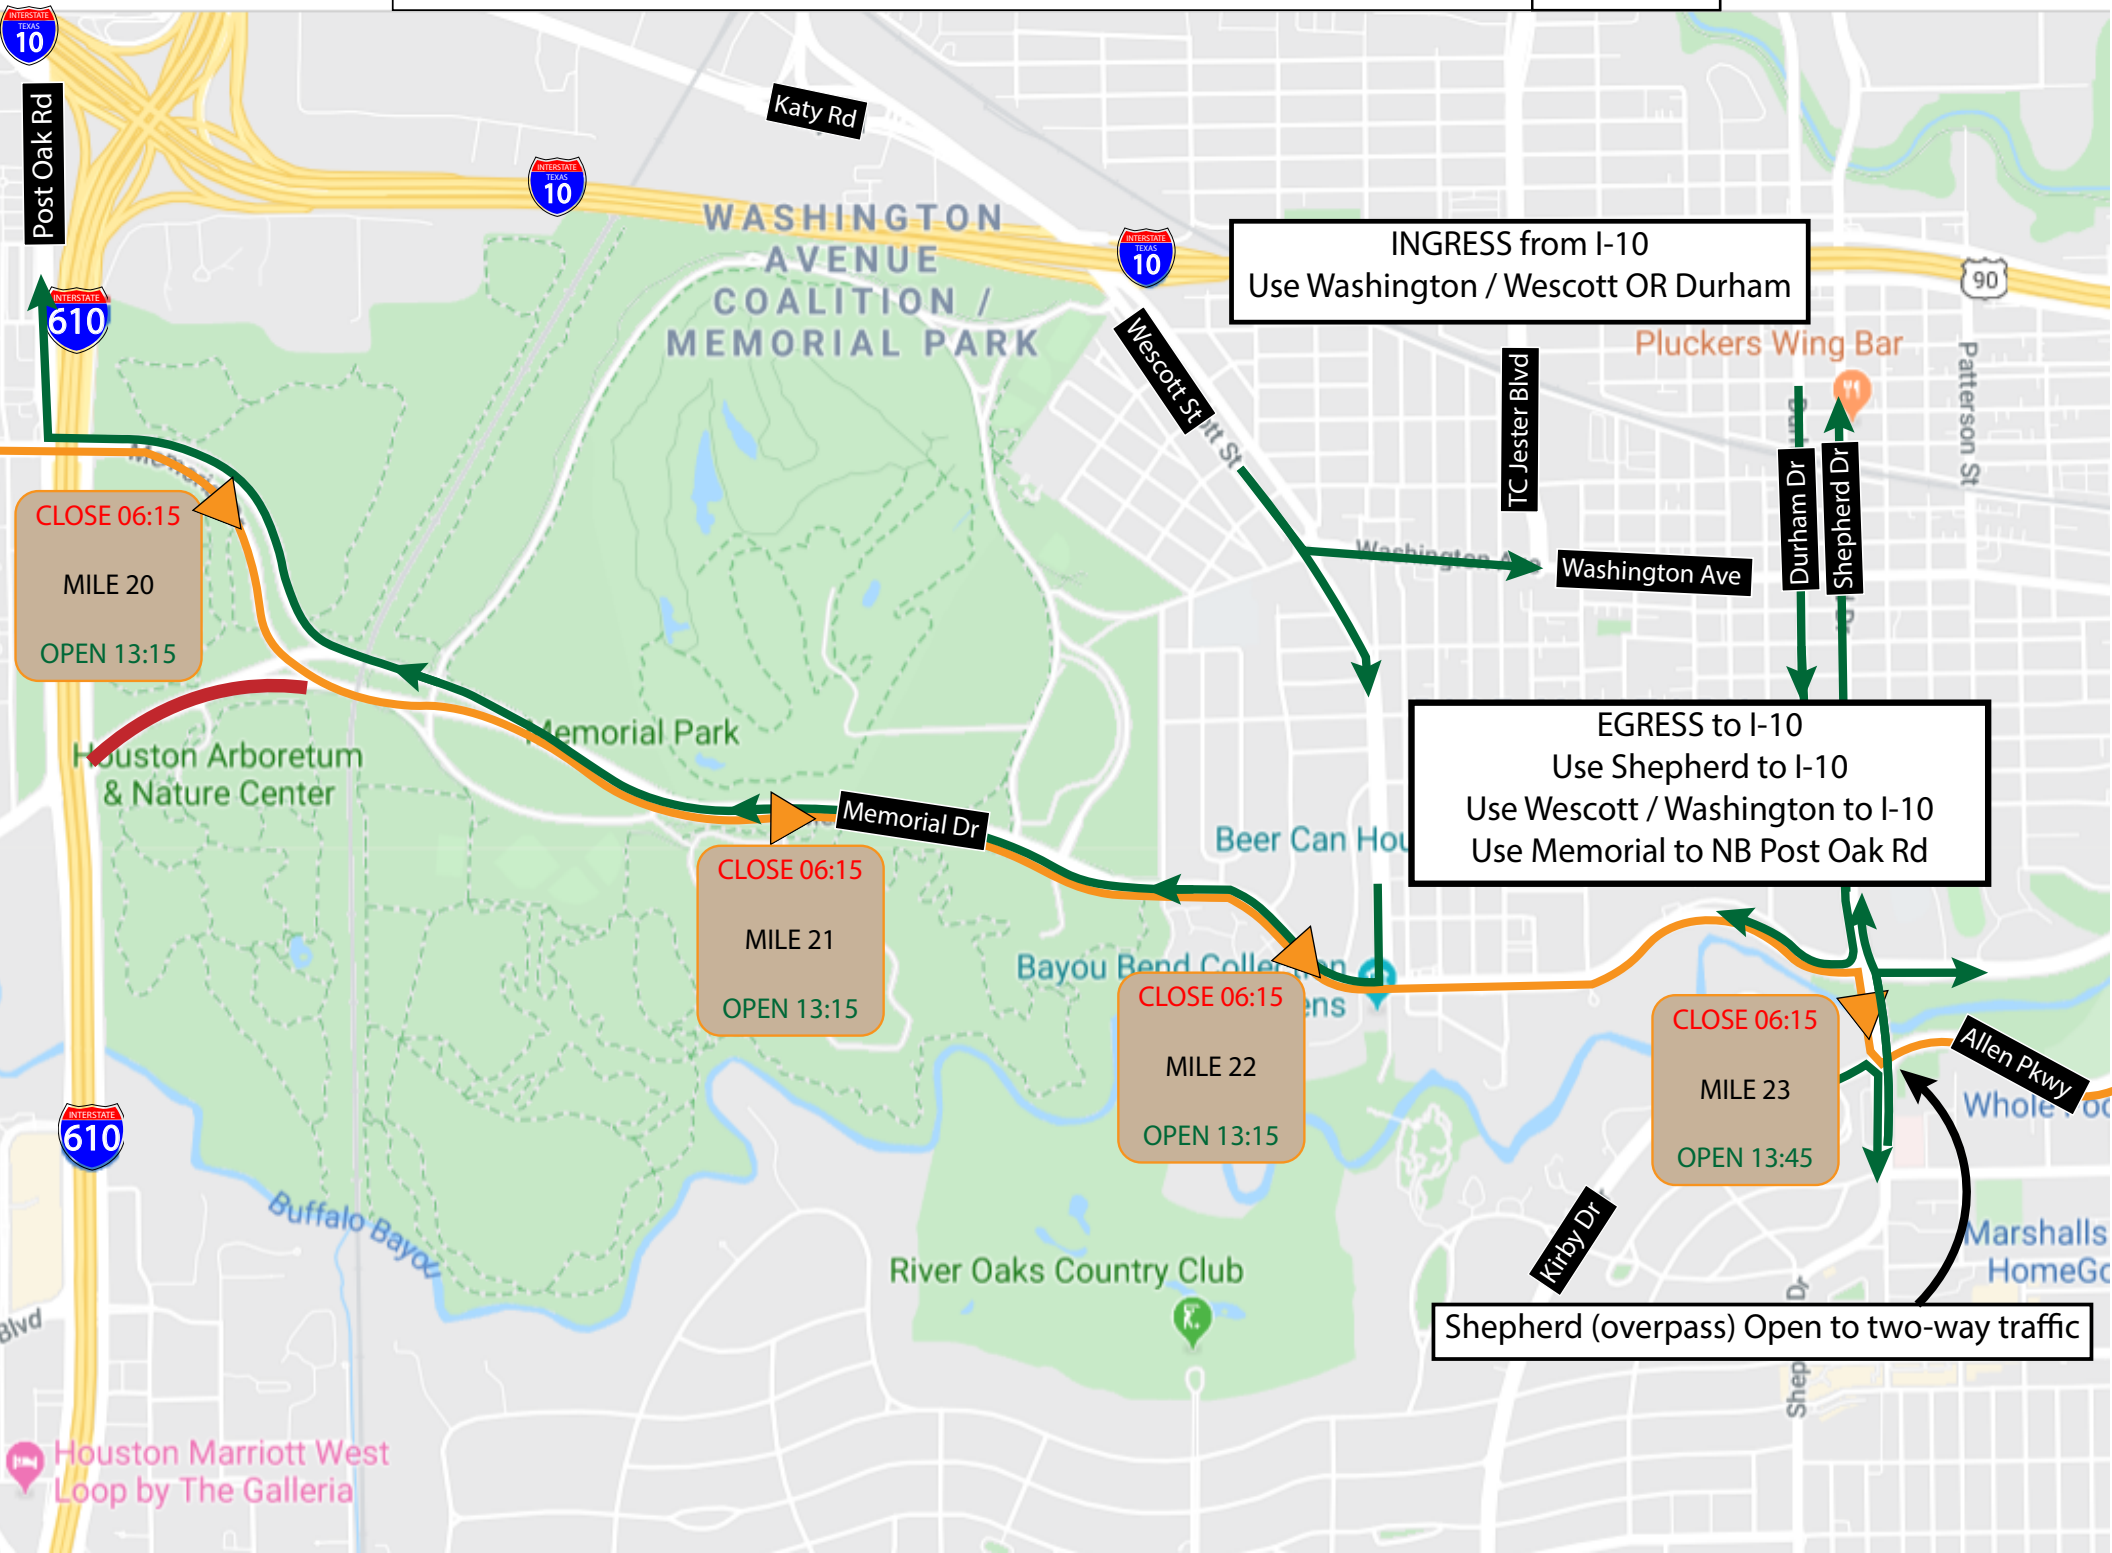

# CHEVRON HOUSTON MARATHON AND ARAMCO HOUSTON HALF MARATHON

Road Closures:	<b>Memorial Park / Rice Military</b>	FULL: 20-23
----------------	--------------------------------------	-------------

**INGRESS from I-10**  
Use Washington / Wescott OR Durham

**EGRESS to I-10**  
Use Shepherd to I-10  
Use Wescott / Washington to I-10  
Use Memorial to NB Post Oak Rd

**CLOSE 06:15**  
MILE 20  
**OPEN 13:15**

**CLOSE 06:15**  
MILE 21  
**OPEN 13:15**

**CLOSE 06:15**  
MILE 22  
**OPEN 13:15**

**CLOSE 06:15**  
MILE 23  
**OPEN 13:45**

**Shepherd (overpass) Open to two-way traffic**