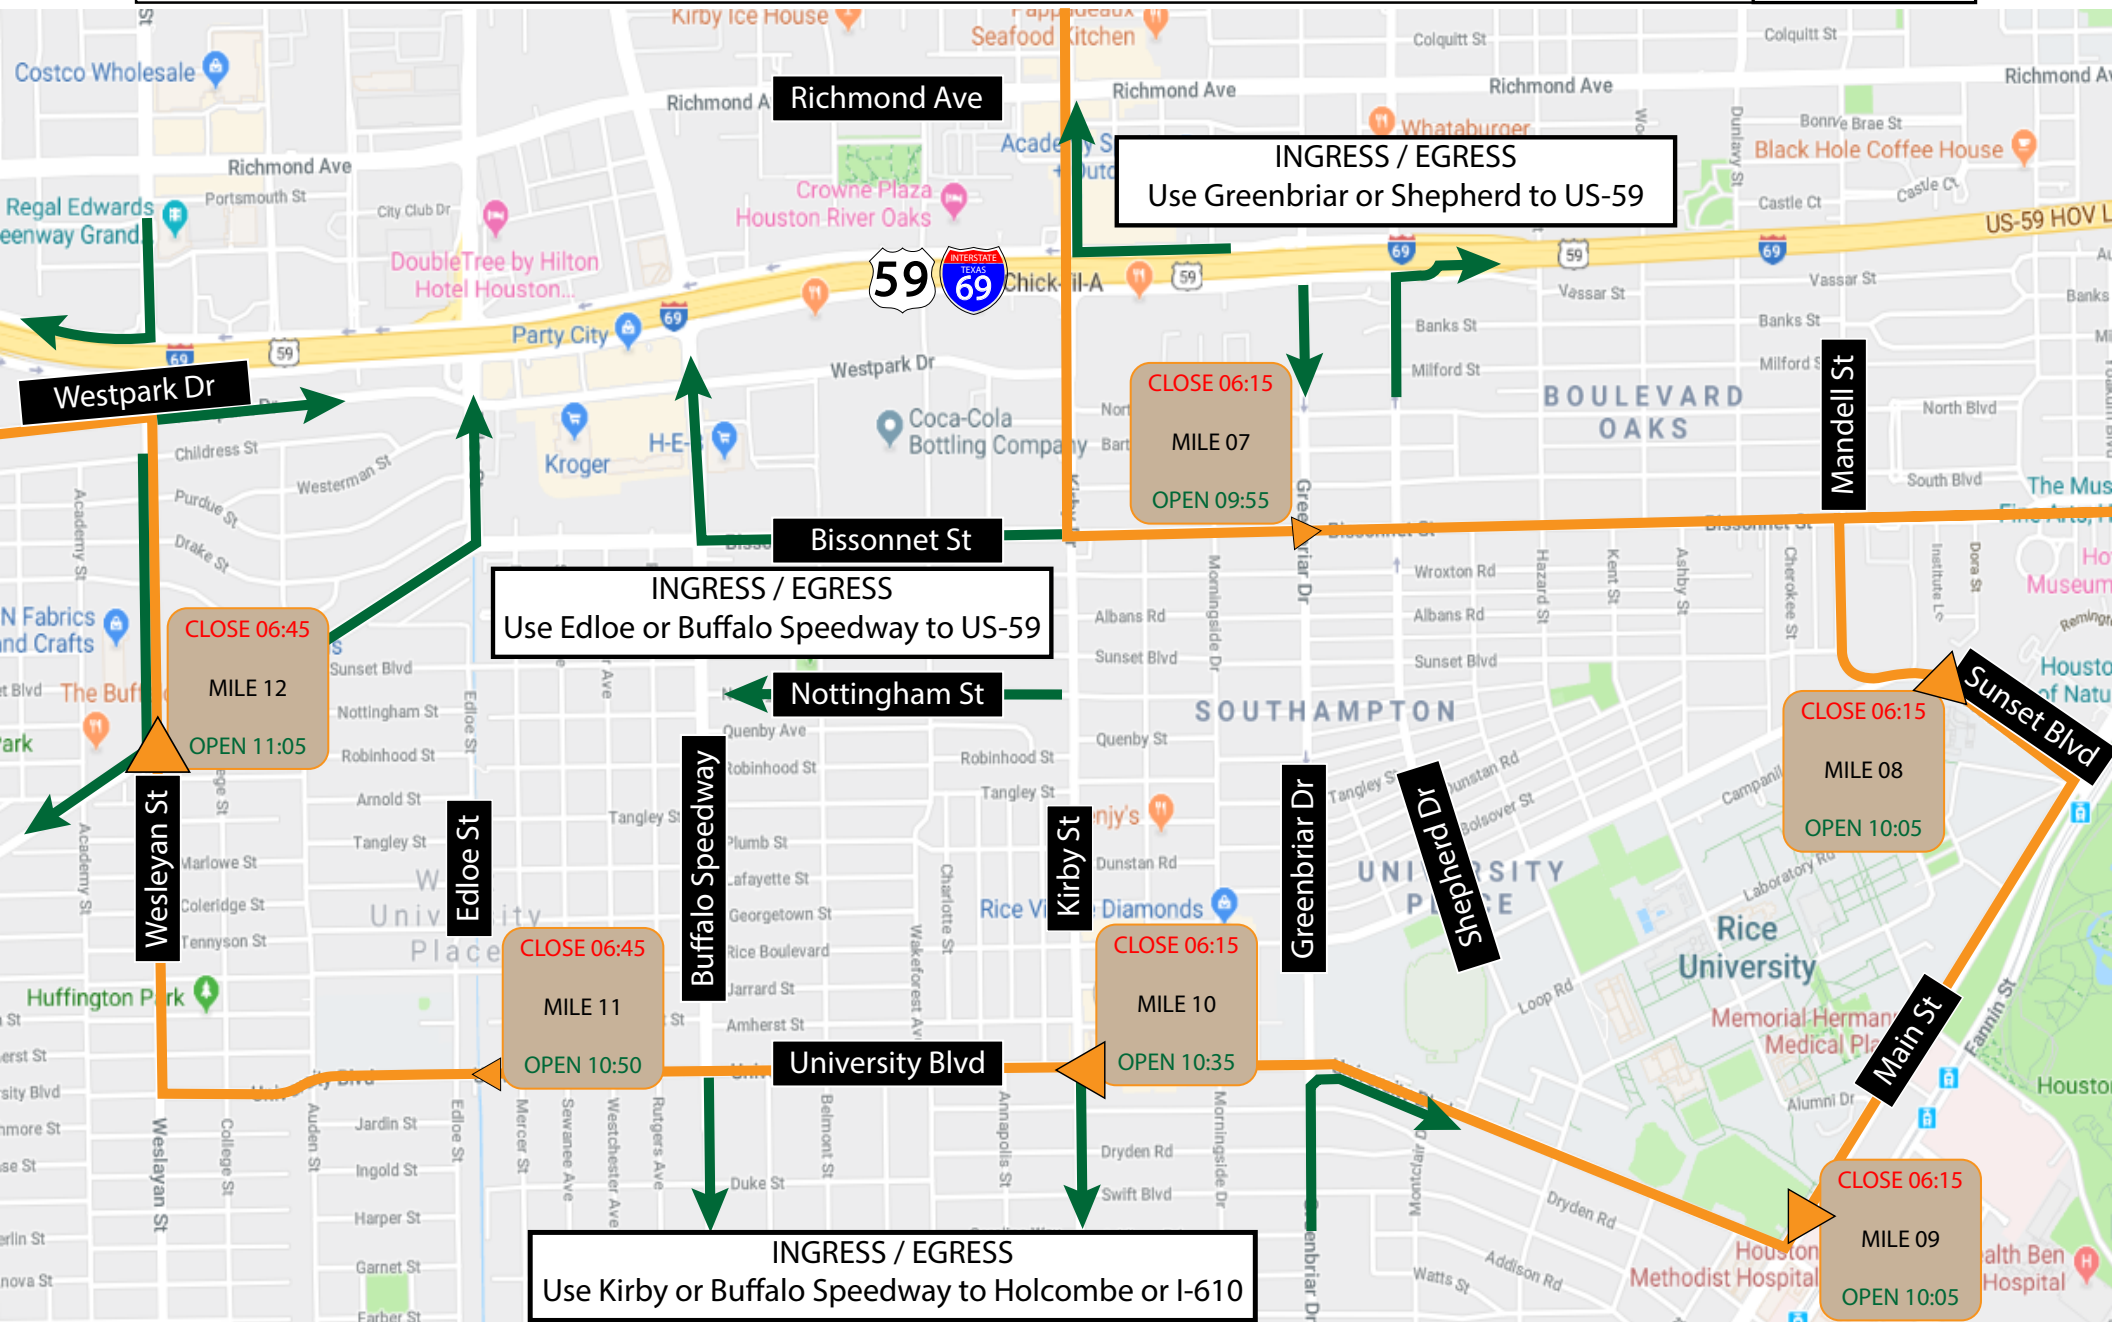

# CHEVRON HOUSTON MARATHON AND ARAMCO HOUSTON HALF MARATHON

Road Closures:

## Rice / West University

FULL: 7-12  
HALF: 7

INGRESS / EGRESS  
Use Edloe or Buffalo Speedway to US-59

INGRESS / EGRESS  
Use Greenbriar or Shepherd to US-59

INGRESS / EGRESS  
Use Kirby or Buffalo Speedway to Holcombe or I-610